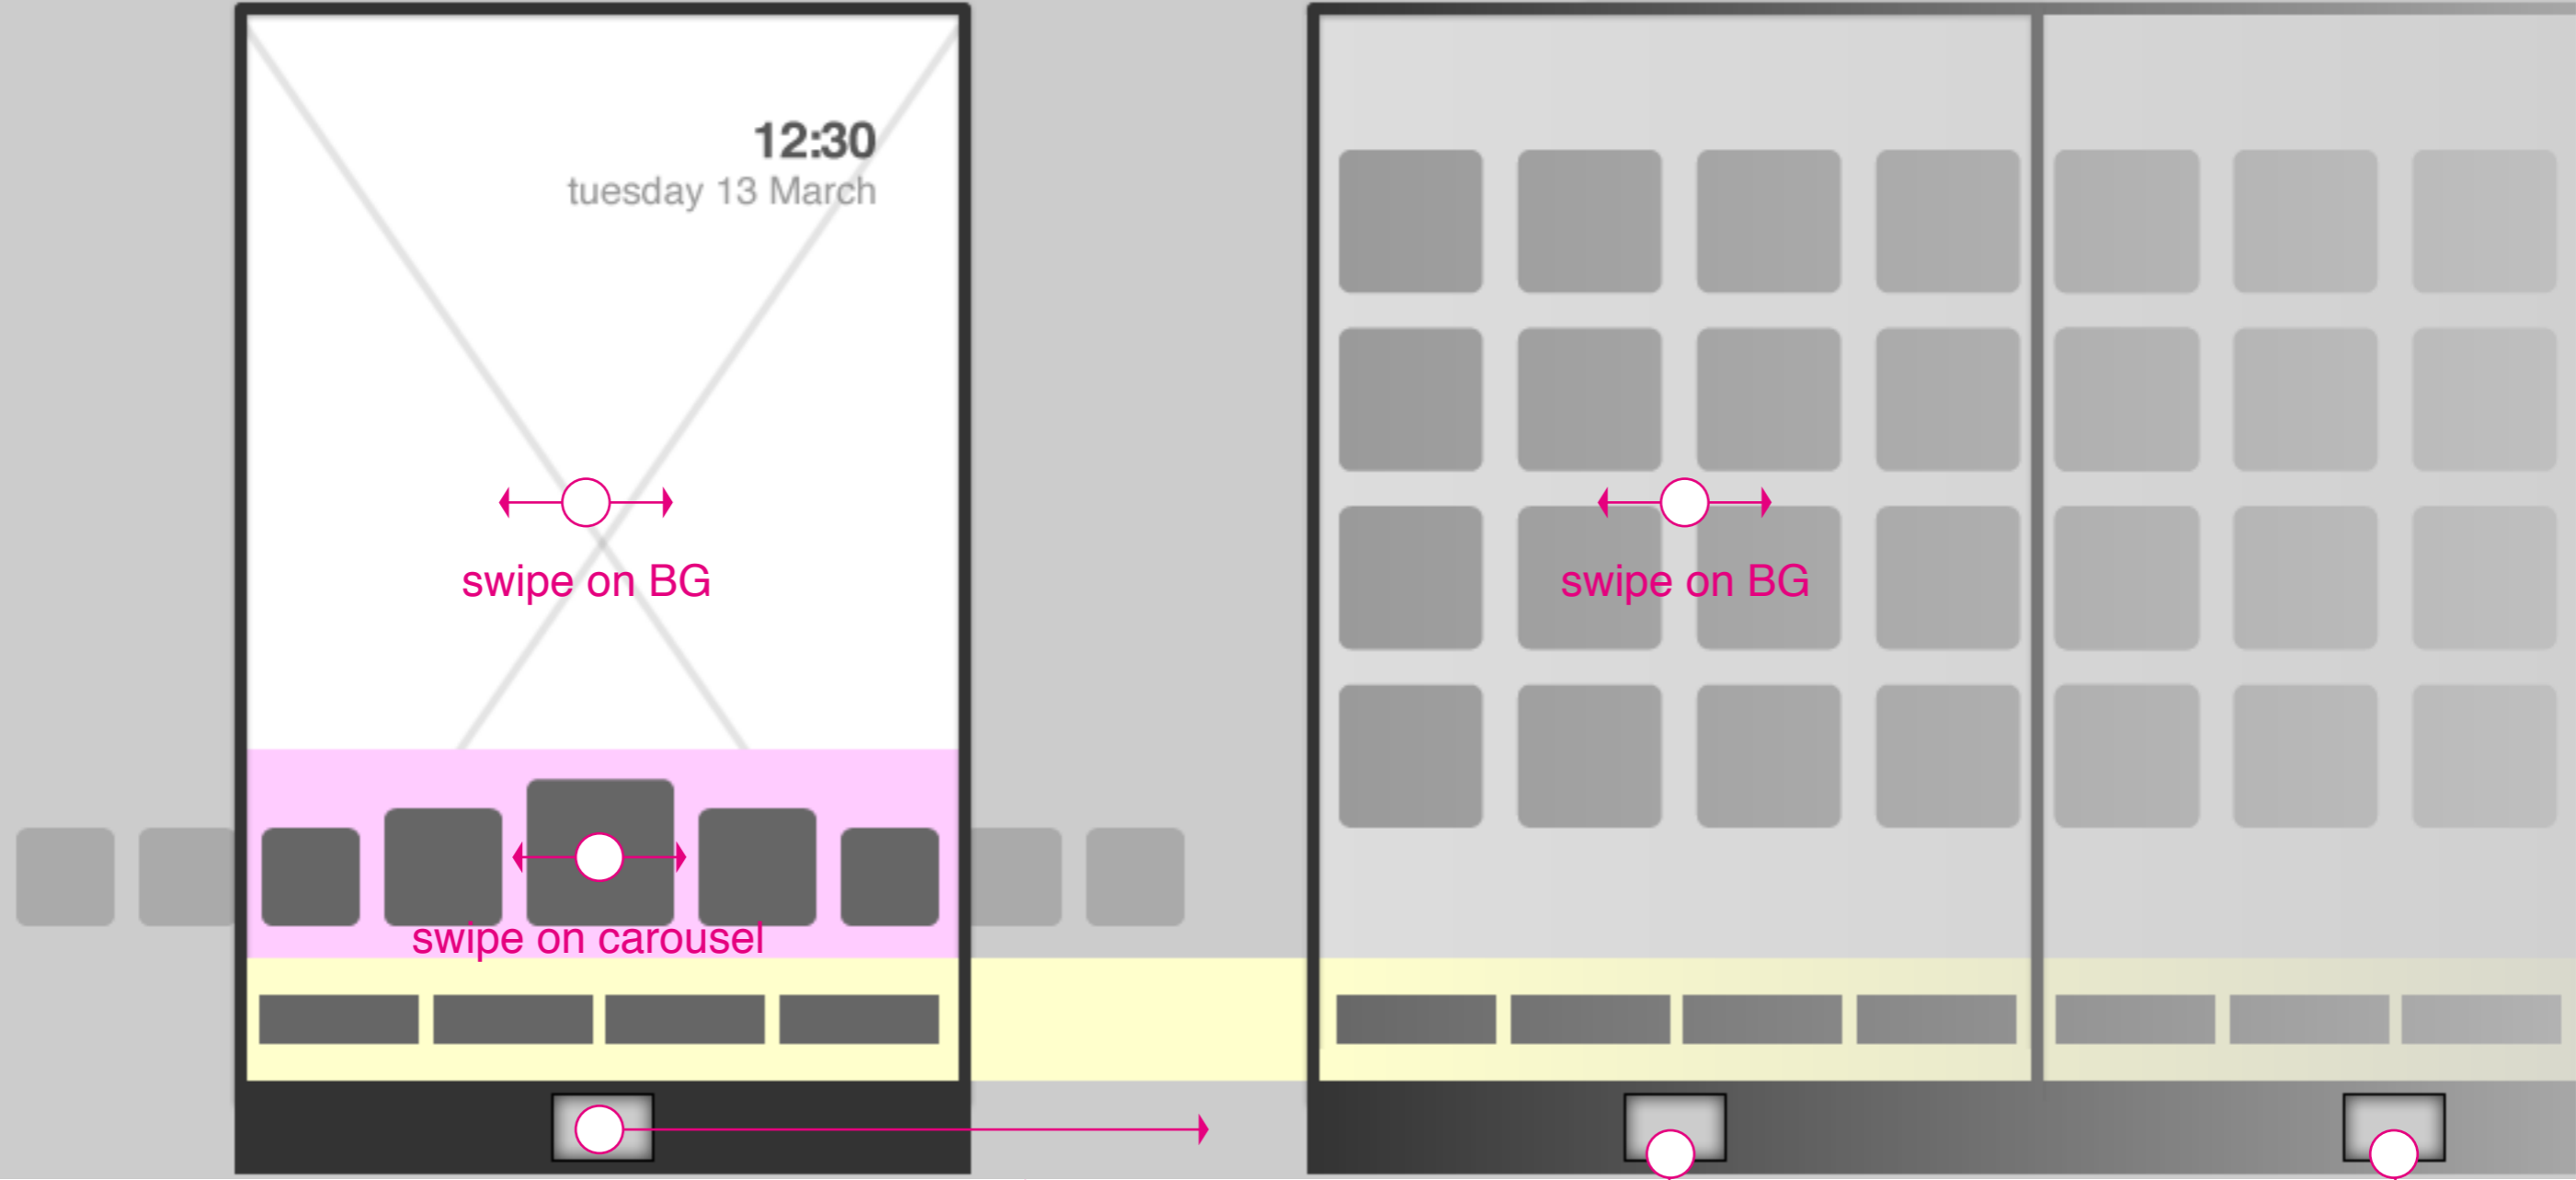

Home: TF dock component

Home screen

Horizontal carousel with dock

Home
The hardware home button toggles to the first page of the application grid

App launcher
The hardware home button toggles to the Home screen.

Idle screen

Badge behavior: Core tray: key apps

Homescreen: Preview closed

Badge notifications in key app dock behaves according to app.

Description

The core tray apps cannot be customized.

Notifications in the core tray apps appears as part of the app icon and will reflect the number of “unmarked” notifications from the application. If entering the call history, the notification number will be cleared. However, if entering the messages application, the user will only mark notifications as read when opening the specific message thread.

Note that the notification number is part of the icon in order not to enter the area of the carousel.