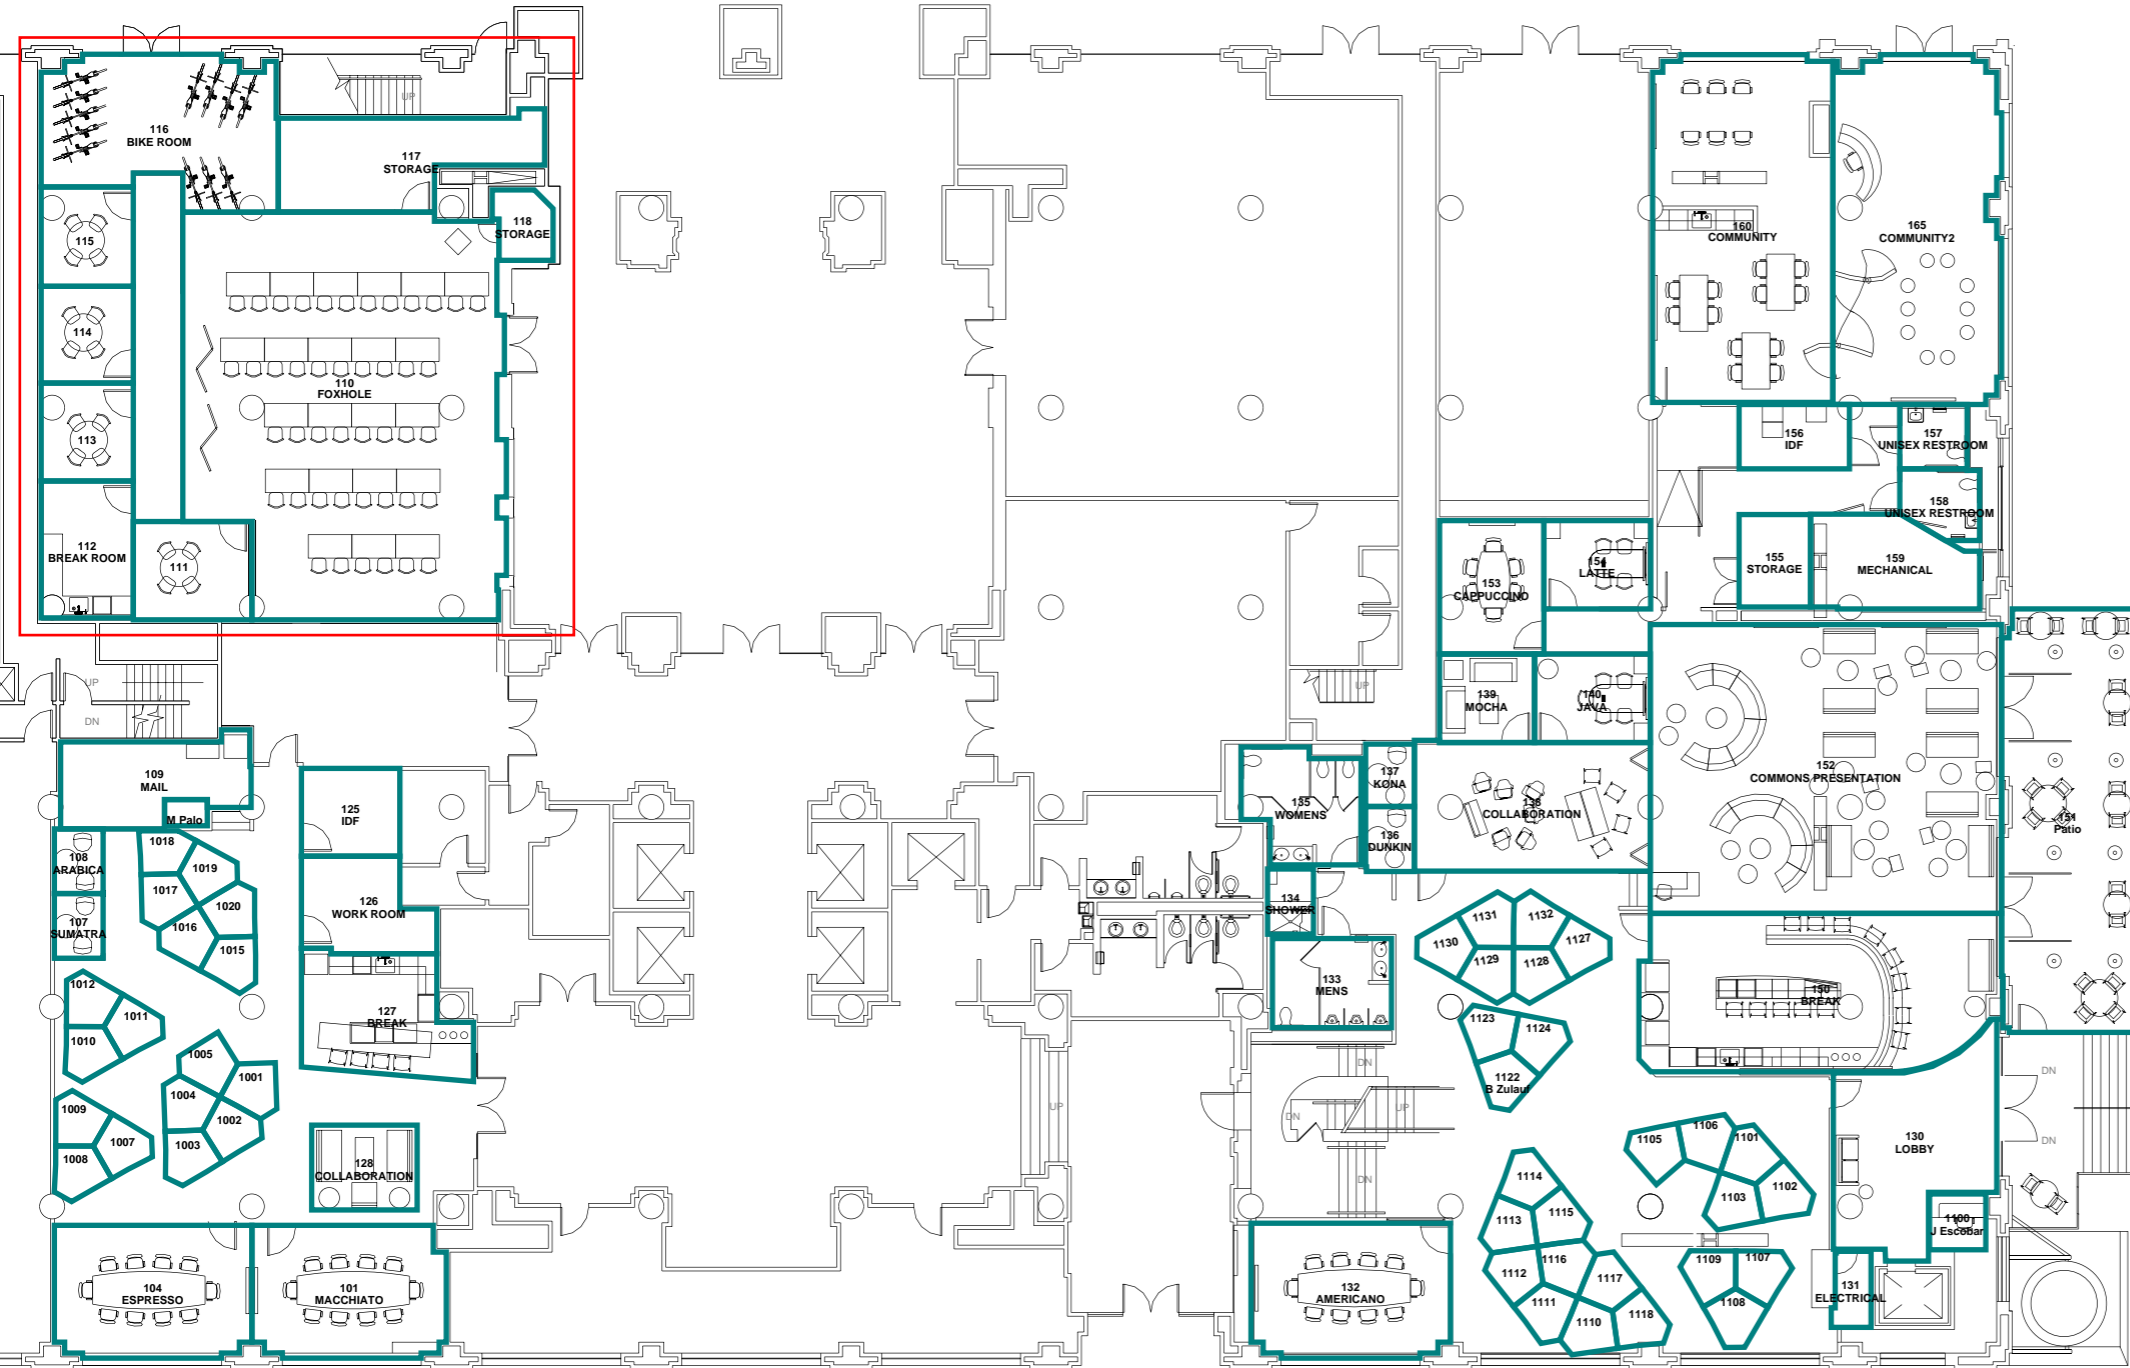

TOTALS	Units	Actual
	0	0.0 SF

Hills Bros. Plaza
 2 Harrison St San Francisco CA 94105
 Floor: 1st
 Portfolio: As Built
 Date: Dec 6, 2013