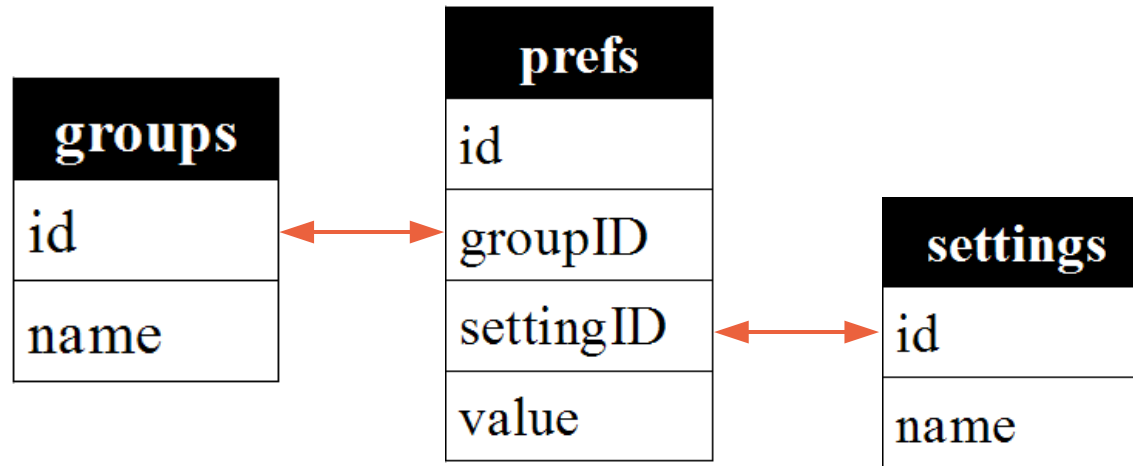

Firefox 3 – content-prefs.sqlite

This database contains preferences specific to a site (i.e. size of text).

- **groups.name** contains the URI of the site for which a site specific preference is set.
- **settings.name** contains the description of the setting.
- **prefs.value** contains the value for the setting in question.