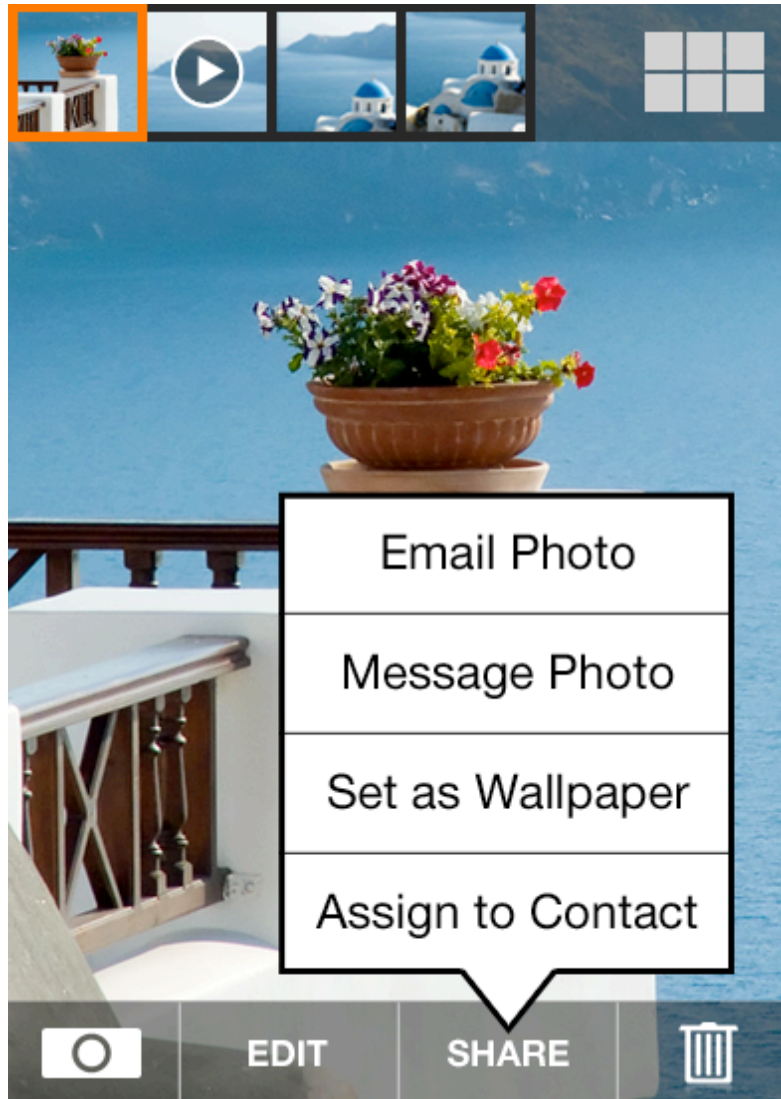

Tap photo from filmstrip to select
Videos have a play button indicator

Shortcut to full gallery

This is the view you see when reviewing a photo from the camera, and when you tap a photo from the gallery

Pinch to zoom

Double tap to toggle zoom 100% and fit to screen

Swipe left and right for previous and next photo

Tap camera to open the camera

VIEW VIDEO / LANDSCAPE ORIENTATION

SHARE SINGLE PHOTO

Tap [Share] to show pop up menu, tap again, or anywhere else, to cancel menu.

Tap any photo to view

Swipe up and down to scroll

Tap Camera to open camera

Tap Play button to start slideshow
from the photo at the top left

Tap Select for multi-select mode

BROWSE PHOTOS with DATE SCROLLBAR (CONCEPT ONLY)

To assist with scrolling very large photo galleries, when swiping up and down, show a scrollbar that indicates what months photos were taken.

The orange region represents the current view.

SELECT MULTIPLE PHOTOS